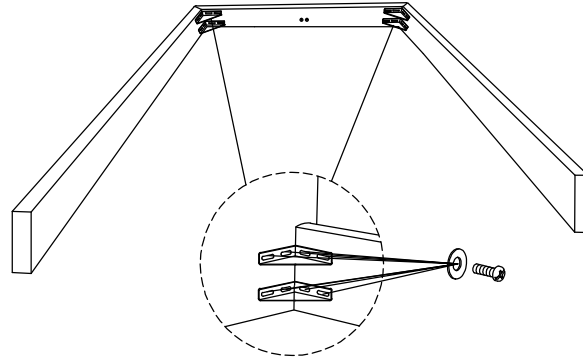

Detail of product assembly

Bring your own tools

straight
screwdriver

cross
screwdriver

Hardware inside

No.	Picture	SIZE	QTY	UNIT
1			8	PCS
2			4	PCS
3		M8*35	40	PCS
4			40	PCS
5			2	PCS
6			4	PCS

ITEM NO.	K295
NAME:	BED
PAGE:	1-1

STEP 1

STEP 2

STEP 3

STEP 4