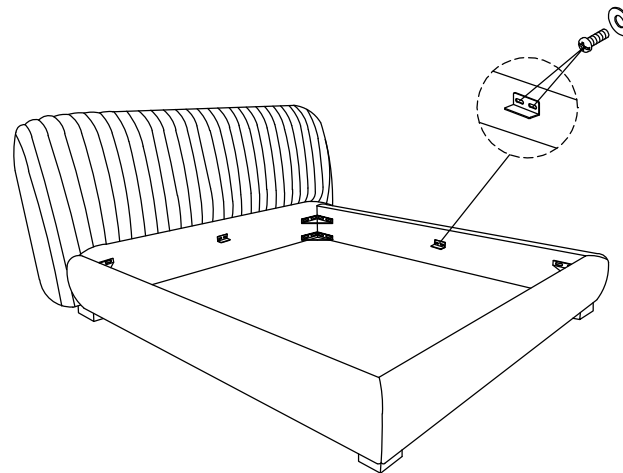

Detail of product assembly

Bring your own tools

straight
screwdriver

cross
screwdriver

Hardware inside

No.	Picture	SIZE	QTY	UNIT
1			8	PCS
2			4	PCS
3		M8*35	40	PCS
4			40	PCS
5			2	PCS
6			4	PCS

ITEM NO.	K295
NAME:	BED
PAGE:	1-1

STEP 1

STEP 2

STEP 3

STEP 4